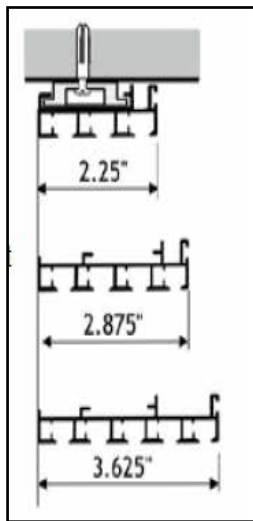

### Inside Mount (ISM)

Track Width-Ordered width minus .125" Overall Length-Ordered length minus .375" Overall Fabric Width minus .25"