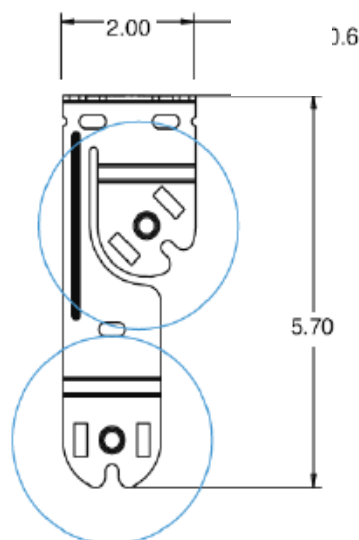

Contact customer service for quote pricing on shades requiring 7" fascia.