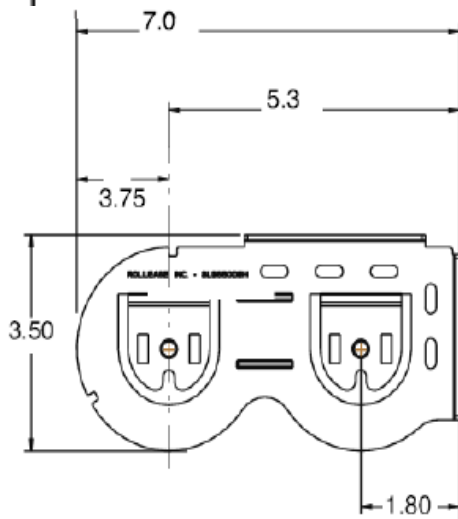

Vertical Bracket