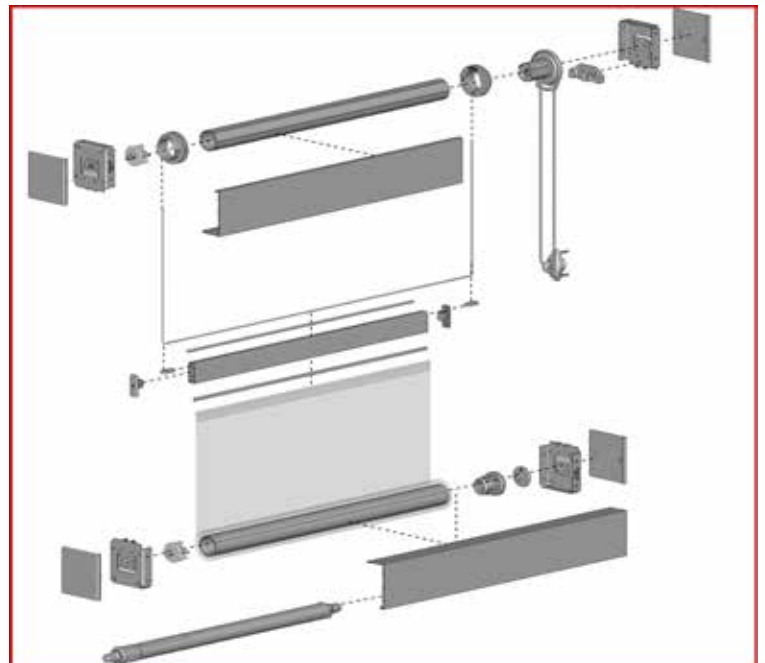

Minimum Length 8" Maximum Length 96"

Available as open roll or with cassette.

Add $36.00 Dealer Net Cost

BOTTOM UP ROLLER SHADES

Great for full length windows where privacy and light control is needed. Allows light from the top of the window while shading the bottom section for privacy. When in the completely open position the blind stacks at the bottom of the window. Fascias at the top and bottom of the window hides that hardware.

Available as manual or motorized operation.

Maximum Width 96"

See price grids for price

TWO UNDER ONE CASSETTE OR FASCIA

Two pieces of fabric on one tube, or Two tubes under one Cassette or Fascia available. Also coupled shades with Fascia. Not available with Spring Cordless or Zero Gravity feature.

Gap between fabric on a coupled or two tubes under one - approximately 1.75".

Gap between two pieces of fabric on one tube - approximately .375".

Price shades individually + overall cassette or fascia add $50.00 Dealer Net Cost

**Extended cassette/fascia size may incur oversize shipping fees.

DUAL SHADES-Pg 13

Dual shade systems - Blackout and Translucent shades installed on the same bracket operate independently using clutch or motorized options.

Manual clutch/chain operated available as Open Roll or with a 5" Fascia.

Motorized Dual Shades available open roll or with a 7" Fascia

(7" Fascia quote only-Contact Customer Service)

Price individually + Fascia Add $41.00 Dealer Net Cost