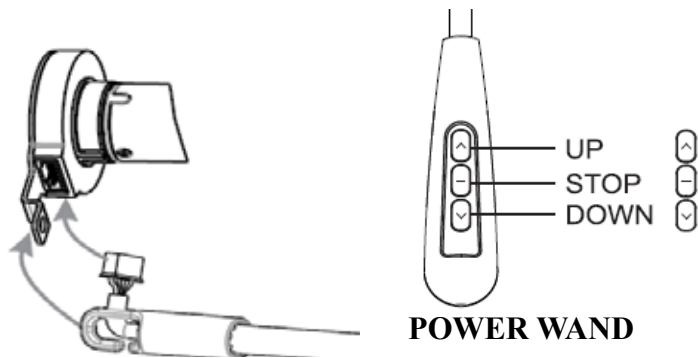

Power Wand.....	$115.00 Dealer Net Cost
Sonnese 30 Li-ion	$238.00 Dealer Net Cost

At least one charger and one remote required to operate - See Accessories

SOMFY PLUG IN OR HARDWIRED - Choose to have wired for standard plug-in outlet or hardwired.

Sonnese 30 -12 Volt DC Operates up to 84 x 84 or 49 Sq.ft.....	$405.00 Dealer Net Cost
8 ft Plug cord.....	$114.00 Dealer Net Cost
Sonnese 40 -110 Volt AC Operates to shade size 84" width or larger.....	$432.00 Dealer Net Cost
Sonnese 50 -110 Volt AC Operates to shade size 84" width or larger Super Quiet.....	$479.00 Dealer Net Cost
Above systems comes with standard 8 ft. cable	
18 ft. cable.....	$ 46.00 Dealer Net Cost
24 ft.cable.....	$ 63.00 Dealer Net Cost

ACCESSORIES

Charger for Rechargeable Motor.....	$ 32.00 Dealer Net Cost
96" Extension Cable for Rechargeable motor.....	$ 18.00 Dealer Net Cost
1 Channel Remote.....	$ 66.00 Dealer Net Cost
5 Channel Remote.....	$ 90.00 Dealer Net Cost
16 Channel Remote.....	$292.00 Dealer Net Cost
1 Channel Wireless Wall Switch (Smoove).....	$ 95.00 Dealer Net Cost
5 Channel Wireless Wall Switch (Smoove).....	$119.00 Dealer Net Cost
Tahoma Hub/Bridge?Gateway.....	$282.00 Dealer Net Cost
Wi-Fi Repeater.....	$260.00 Dealer Net Cost
Solar Panel.....	$114.00 Dealer Net Cost

Minimum width for Sonnese 28 - 18"
Minimum width Rechargeable motorization is - 20".
Minimum width for Plug in motors - 39"