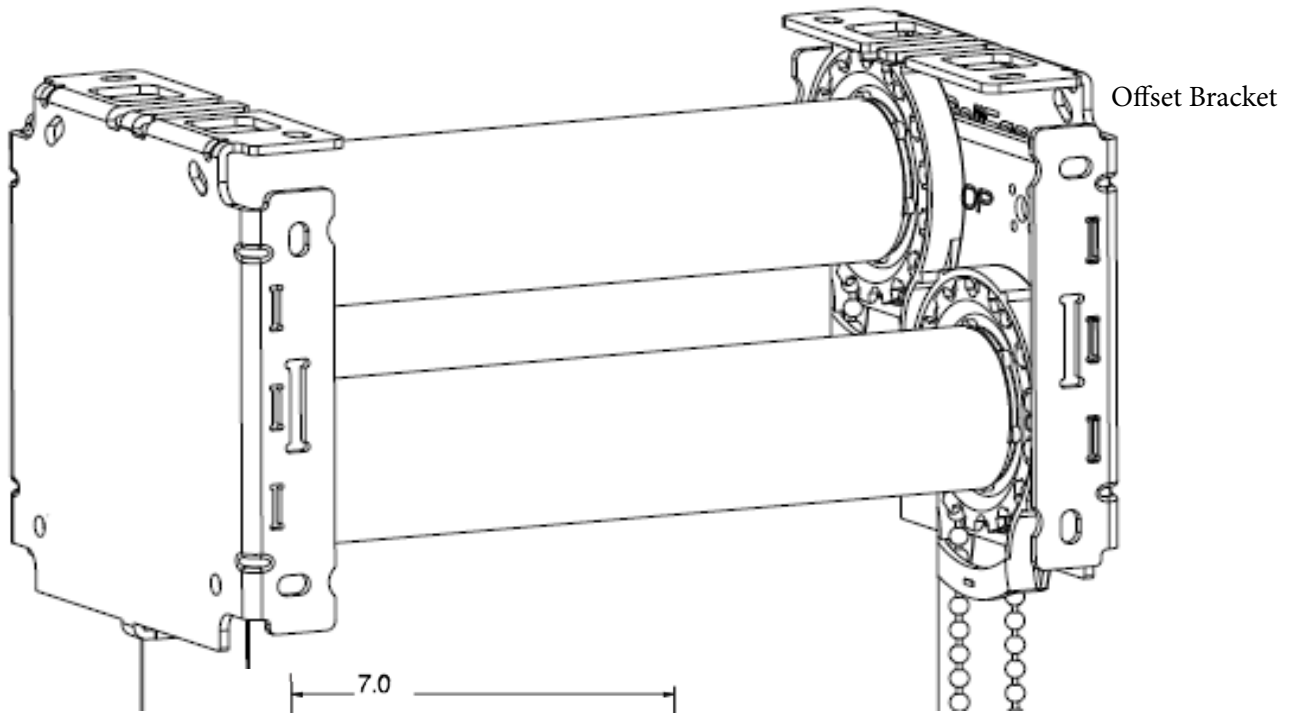

Dual Shade Systems

Dual shade systems allow for both the blackout and translucent shades to be operated independently. Can be used with manual or motorized and 5" or *7" Fascia. *Contact Customer Service

Horizontal Bracket