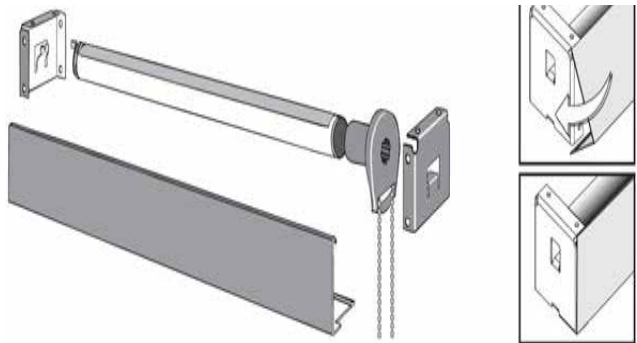

Manufacturer chooses the fascia size based on many factors.

- -3" Fascia used on shades under 48" x 48"
- -4" Fascia is used on most orders including if the order requires mixed-size fascias.
- -5" Fascia are used on manually operated dual shades.
- -7" Fascia used on motorized dual shades.
- -Not Available with Cordless, Gravity Free or Reverse Roll.

Endcaps may be needed on outside mounted shades or when the end brackets are exposed. These must be requested when ordering.

MOUNTING REQUIRED WITH 3" FASCIA

Minimum Mounting Depth	1"
Flush Mount	3"
Minimum Flat Vertical Surface	3"

MOUNTING REQUIRED WITH 4" FASCIA

Minimum Mounting Depth	1"
Flush Mount	4"
Minimum Flat Vertical Surface	4"

MOUNTING REQUIRED WITH 5" FASCIA

Minimum Mounting Depth	2.5"
Flush Mount	5"
Minimum Flat Vertical Surface	5"